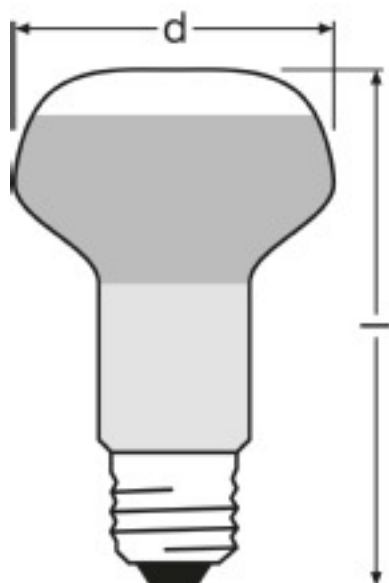

CONC R63 SP YELLOW 40 W 240 V E27

CONCENTRA SPOT COLOR R63 | Incandescent lamps with reflector R63 for colorful accent lighting

- Accent lighting

Product benefits

- Simplest way to achieve colored accents

Product features

- Color: blue, green, red or yellow

Technical data

Electrical data

Rated wattage	40 W
Nominal wattage	40 W
Nominal voltage	240 V

Light technical data

Beam angle	30 °
Starting time	0.0 s

Dimensions & weight

Diameter	63.0 mm
Overall length	104.0 mm
Mounting length	85.0 mm
Outer bulb	R63B

E27
IEC 7004-21

Product line drawing with letters

Base

Colors & materials

Mercury-free	Yes
--------------	-----

Lifespan

Nominal lamp life time	1000 h
Rated lamp life time	1000 h