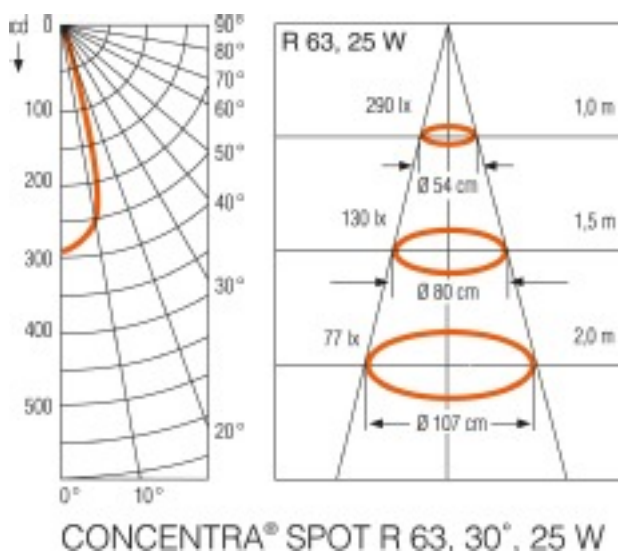

Luminous intensity distribution

Capabilities

Dimmable	Yes

Country specific categorizations

ILCOS	IRR/Y-40-230-E27-63/30